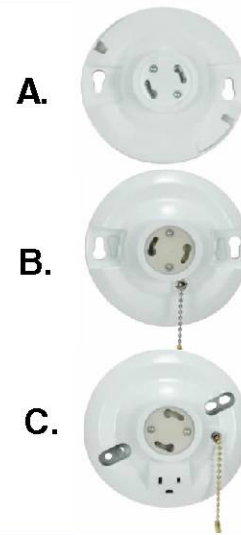

GU24 Fluorescent Ceiling Receptacles USE GU24 Self Ballasted Lamp

GU24 Fluorescent Phenolic Receptacles UL
With Screw Terminals 75W - 250V

- A. DR67B Keyless White Phenolic GU24 Ceiling Receptacle with Screw Terminals 75W - 250V
- B. DR68PC White Phenolic GU24, On - Off Pull Chain Ceiling Receptacle with Screw Terminals 75W - 250V
- C. DR68PCGO White Phenolic GU24, On - Off Pull Chain Ceiling Receptacle w/ Grounded Outlet with Screw Terminals 75W - 250V

GU24 Fluorescent Ceiling Receptacles With Leads

GU24 Fluorescent Phenolic Receptacles UL
With 6" Leads 75W - 250V

- D. DR69K Keyless White Phenolic GU24 Ceiling Receptacle with 6" AWM B / W Leads 105 degree C 75W - 250V
- E. DR70PC White Phenolic GU24, On - Off Pull Chain Ceiling Receptacle with 6" AWM B / W Leads 105 degree C 75W - 250V
- F. DR84PCGO White Phenolic GU24, On - Off Pull Chain Ceiling Receptacle w/ Grounded Outlet with 6" AWM B / W Leads 105 degree C 75W - 250V